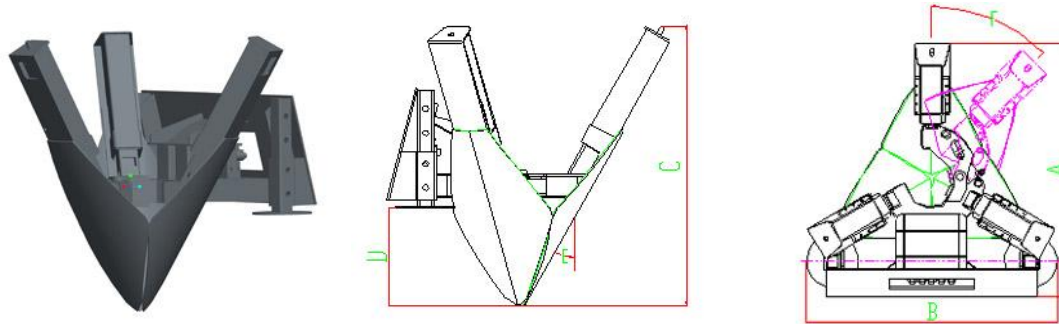

0502 Series 30 Series Tree Spade

| Model | 050220 | 050228 | 050236 |
|-----------------------------|---------|---------|---------|
| Overall Length A (mm) | 1420 | 1600 | 1727 |
| Overall Width B (mm) | 1420 | 1295 | 1676 |
| Overall High C (mm) | 1385 | 1359 | 1753 |
| Digging Depth D (mm) | 485 | 559 | 559 |
| Blades Angle E (°) | 30 | 30 | 30 |
| Bottom Rotation Angle F (°) | 45 | 45 | 45 |
| Bottom Open Diameter (mm) | 400-500 | 450-650 | 600-900 |
| Working Flow(L/min) | 37 | 37 | 37 |
| Operating Pressure (MPa) | 16 | 16 | 16 |
| Fit Tree Diameter (mm) | 25-40 | 35-60 | 50-85 |
| Weight(Kg) | 450 | 500 | 681 |